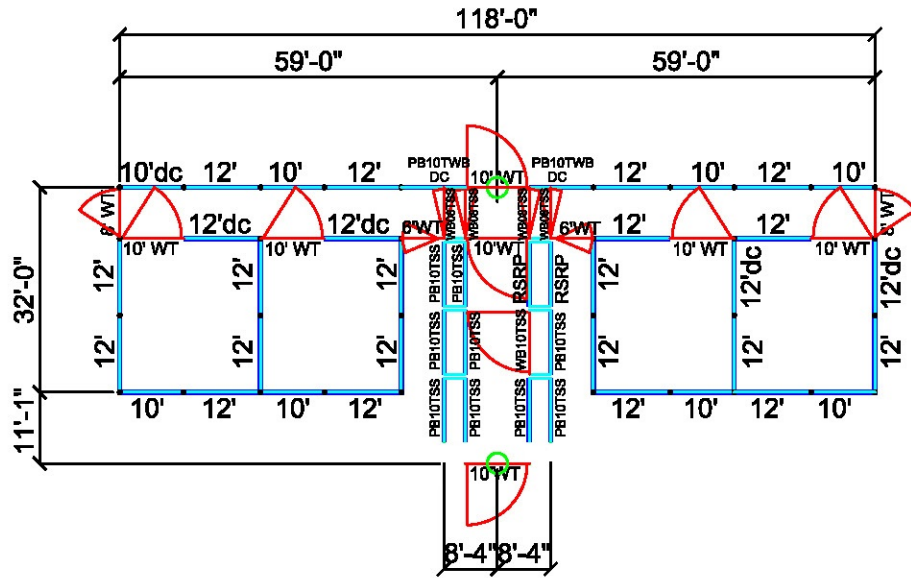

- 20 - 12' Panels
- 4 - 12' Panels dc
- 7 - 10' Panels
- 1 - 10' Panels dc
- 9 - (PB10TSS) 10'
- 2 - (PBTWBDC) 10'
- 2 - 10' RSRP
- 1 - (WB10TSS) 10' WT
- 4 - (WB08TSSHE) 8' WT
- 2 - 6' WT Gates
- 7 - 10' WT Gates
- 2 - 8' WT Gates
- 6 - Slider Sections

# Bucking Arena Back Pens

Scale: 1" = 30'-0"

REV - 01/18/2020

This drawing is the property of RedRiverArenas.com  
RedRiverArenas does not authorize the reproduction or  
conveyance of any information contained herein  
without prior written permission.