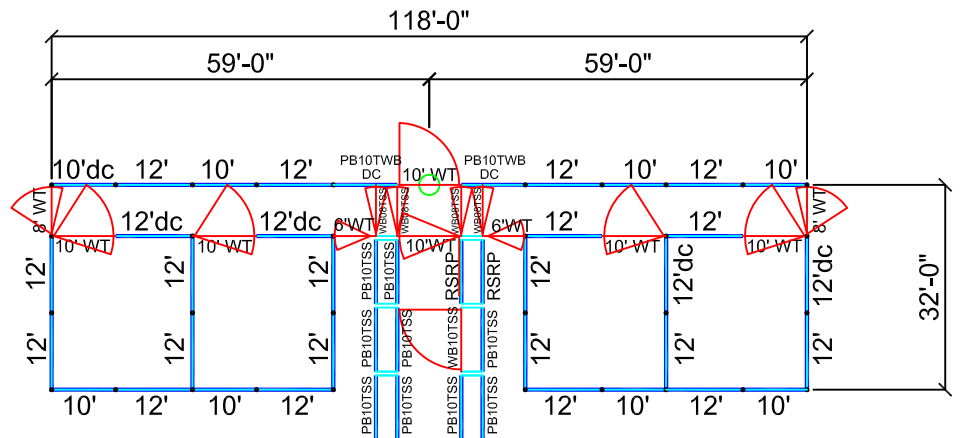

- 20 - 12' Panels
- 4 - 12' Panels dc
- 7 - 10' Panels
- 1 - 10' Panels dc
- 2 - (PB10TWBDC) 10' Panel
- 9 - (PB10TSS) 10' Panel
- 2 - 10' RSRP
- 1 - (WB10TSS) 10' WT
- 4 - (WB08THSS) 8' WT
- 2 - 6' WT Gates
- 6 - 10' WT Gates
- 2 - 8' WT Gates
- 6 - Slider Sections

- 104 - Clamp PB
- 4 - Clamp PB TO PH
- 56 - Fish Hooks
- 38 - Posts

Bucking Arena Back Pens

Scale: 1" = 30'-0"