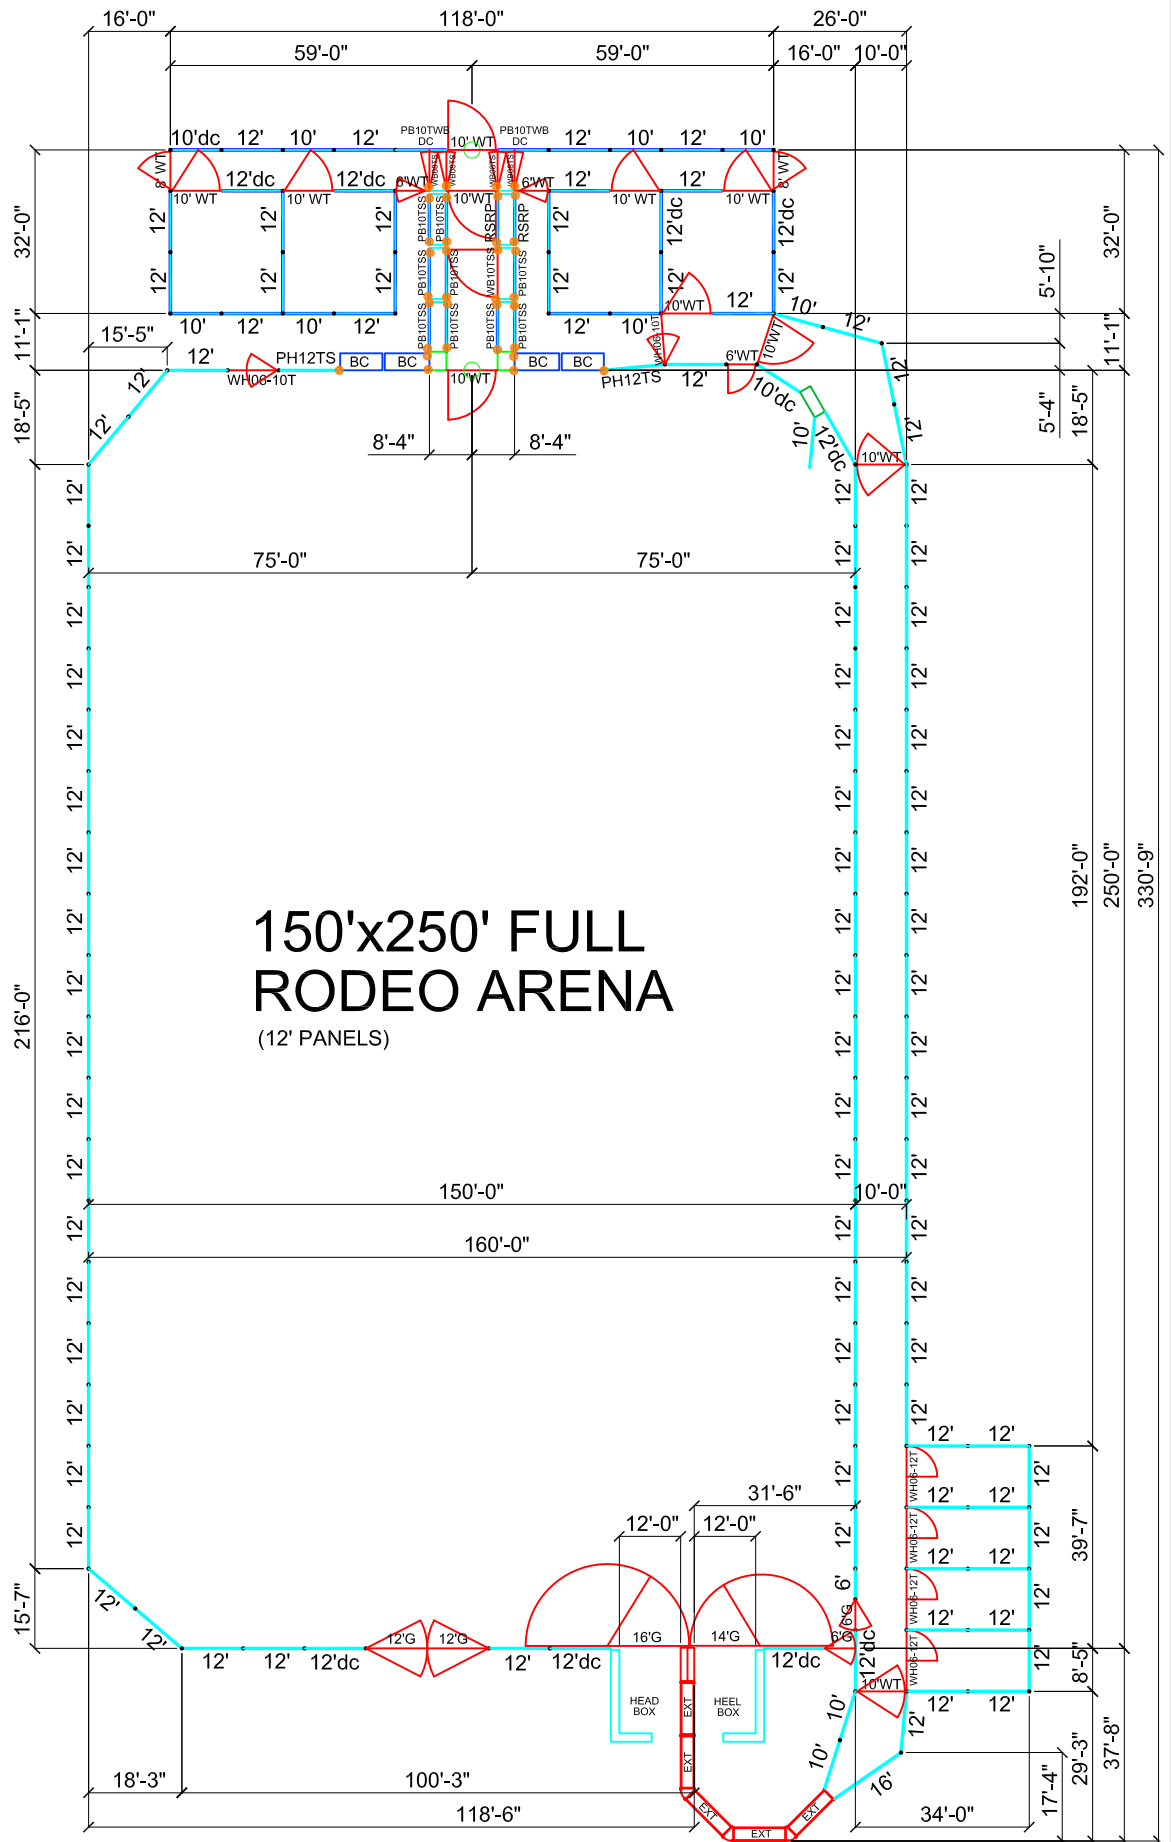

PBT SERIES PANELS

- 20 - 12' Panels
- 4 - 12' Panels dc
- 6 - 10' Panels
- 1 - 10' Panels dc
- 2 - (PB10TWBDC) 10' Panel
- 9 - (PB10TSS) 10' Panel
- 2 - RSRP
- 2 - 6' WT
- 2 - 8' WT
- 8 - 10' WT
- 1 - (WB10TSS) 10' WT
- 4 - (WB08TSS) 8' WT
- 4 - Bucking Chutes
- 2 - L Sections
- 6 - Slider Sections

PHT SERIES PANELS

- 79 - 12' Panels
- 5 - 12' Panels dc
- 2 - (PH12TS) Panels
- 4 - 10' Panels
- 1 - 10' Panels dc
- 1 - 16' Panels
- 1 - 6' Panels
- 3 - 10' WT
- 1 - 6' WT
- 1 - W06-10T
- 4 - W06-12T
- 1 - 16' Gate
- 1 - 14' Gate
- 2 - 12' Gate
- 2 - 6' Gate
- 1 - Roping Chute
- 1 - Stripping Chute
- 5 - Extensions
- 3 - 45 Sections
- 26 - 3" U-Bars
- 1 - Set of Head/Heel Boxes

- 108 - PB CLAMP
- 4 - PB TO PH SWIVEL
- 6 - PH TO PM SWIVEL
- 36 - PH SWIVEL
- 4 - PB TO PH CLAMP
- 180 - PH CLAMP
- 68 - FISHHOOKS
- 147 - POSTS

150'x250' FULL RODEO ARENA
(12' PANELS)

This drawing is the property of RedRiverArenas.com. RedRiverArenas does not authorize the reproduction or conveyance of any information contained herein without prior written permission.

150' X 250' FULL RODEO ARENA