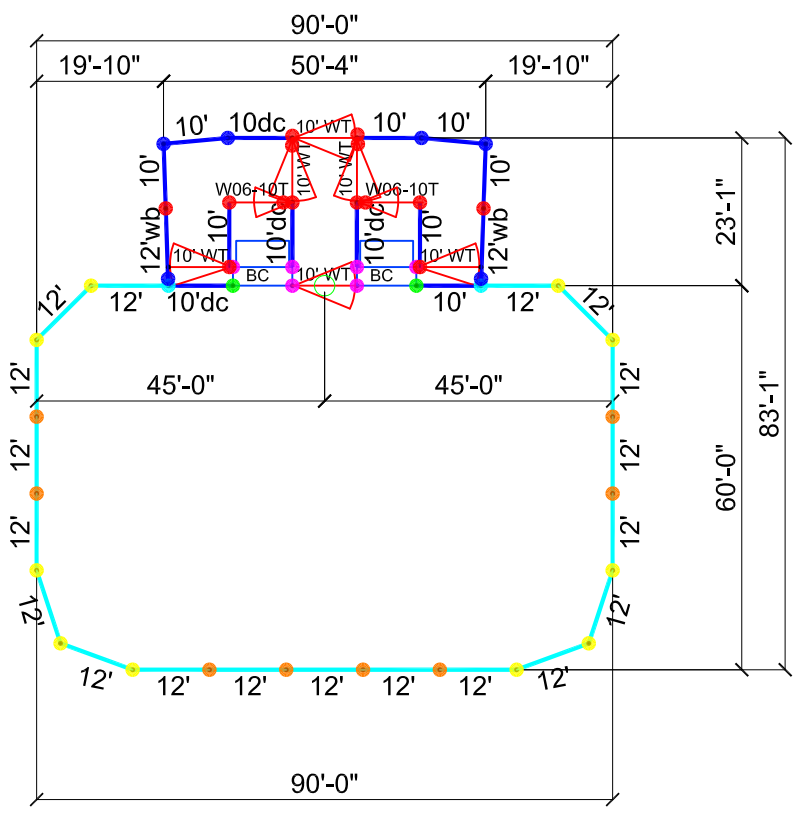

- **PB SERIES PANELS**
- 8 - 10' Panels (PB)
- 4 - 10' Panels dc (PB)
- 2 - 12' Panels wb (PB)
- 6 - 10' WT Gates (PB)
- 2 - 10' W06-10T (PB)
- **PHT SERIES PANELS**
- 19 - 12' Panels (PHT)
- 2 - Bucking Chutes

- 28 - PB Clamps
- 12 - PB Swivel Clamps
- 16 - PH Clamps
- 20 - PH Swivel Clamps
- 4 - PB to PH Clamps
- 4 - BC to PH Clamps
- 12 - BC to PB Clamps
- 32 - Posts

60'x90' Practice Bucking Arena

Scale: 1" = 30'-0"