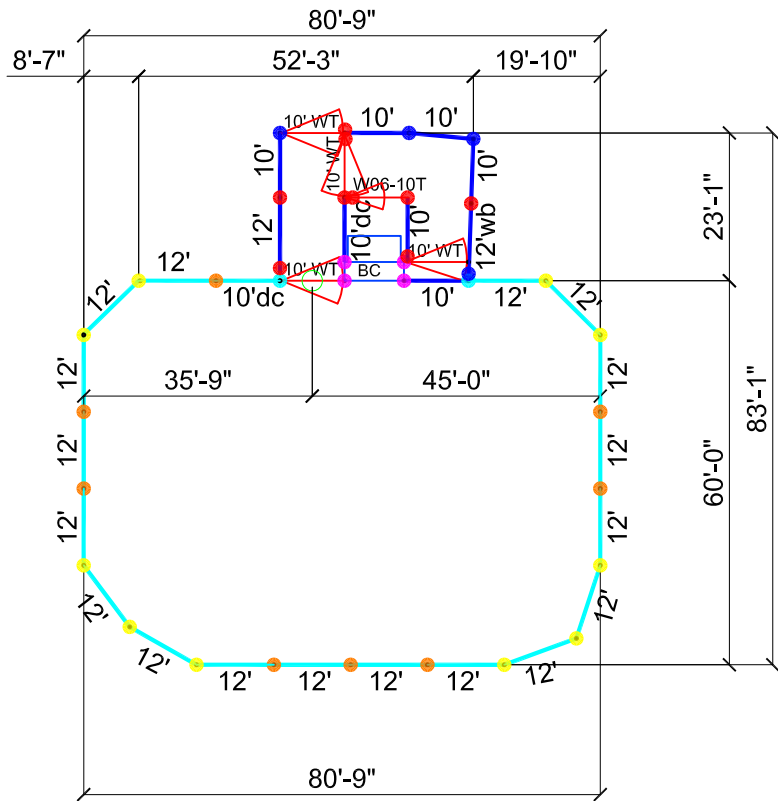

- **PB SERIES PANELS**
- 1 - 12' Panels (PB)
- 1 - 12' Panels wb (PB)
- 6 - 10' Panels (PB)
- 1 - 10' Panels dc (PB)
- 4 - 10' WT Gates (PB)
- 1 - W06-10T (PB)
- **PHT SERIES PANELS**
- 18 - 12' Panels (PHT)
- 1 - 10' Panels dc (PHT)
- 1 - Bucking Chutes

- 18 - PB Clamps
- 8 - PB Swivel Clamps
- 16 - PH Clamps
- 20 - PH Swivel Clamps
- 4 - PB to PH Clamps
- 8 - BC to PB Clamps
- 28 - Posts

60'x80' Practice Bucking Arena (Left Hand Chute)

Scale: 1" = 30'-0"

60' X 80' LEFT HAND CHUTE BUCKING ARENA

REDRIVERARENAS.COM

PHONE: 1-325-625-1900

TUBE-S12A-L-BUCKING