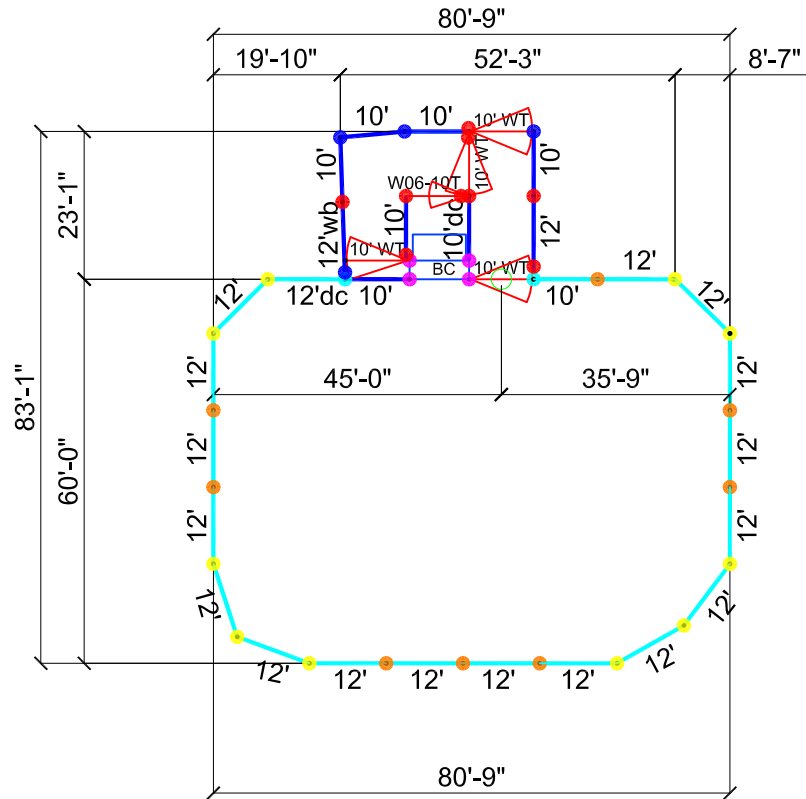

- PB SERIES PANELS**
- 1 - 12' Panels (PB)
- 1 - 12' Panels wb (PB)
- 6 - 10' Panels (PB)
- 1 - 10' Panels dc (PB)
- 4 - 10' WT Gates (PB)
- 1 - W06-10T (PB)

- PHT SERIES PANELS**
- 17 - 12' Panels (PHT)
- 1 - 12' Panels dc (PHT)
- 1 - 10' Panels (PHT)
- 1 - Bucking Chutes

- 18 - PB Clamps**
- 8 - PB Swivel Clamps**
- 16 - PH Clamps**
- 20 - PH Swivel Clamps**
- 4 - PB to PH Clamps**
- 8 - BC to PB Clamps**
- 28 - Posts**

60'x80' Practice Bucking Arena (Right Hand Chute)

Scale: 1" = 30'-0"

REV - 01/18/2020

This drawing is the property of RedRiverArenas.com. RedRiverArenas does not authorize the reproduction or conveyance of any information contained herein without prior written permission.

60' X 80' RIGHT HAND CHUTE BUCKING ARENA

REDRIVERARENAS.COM

PHONE:
1-325-625-1900

TUBE-S12A-R-BUCKING