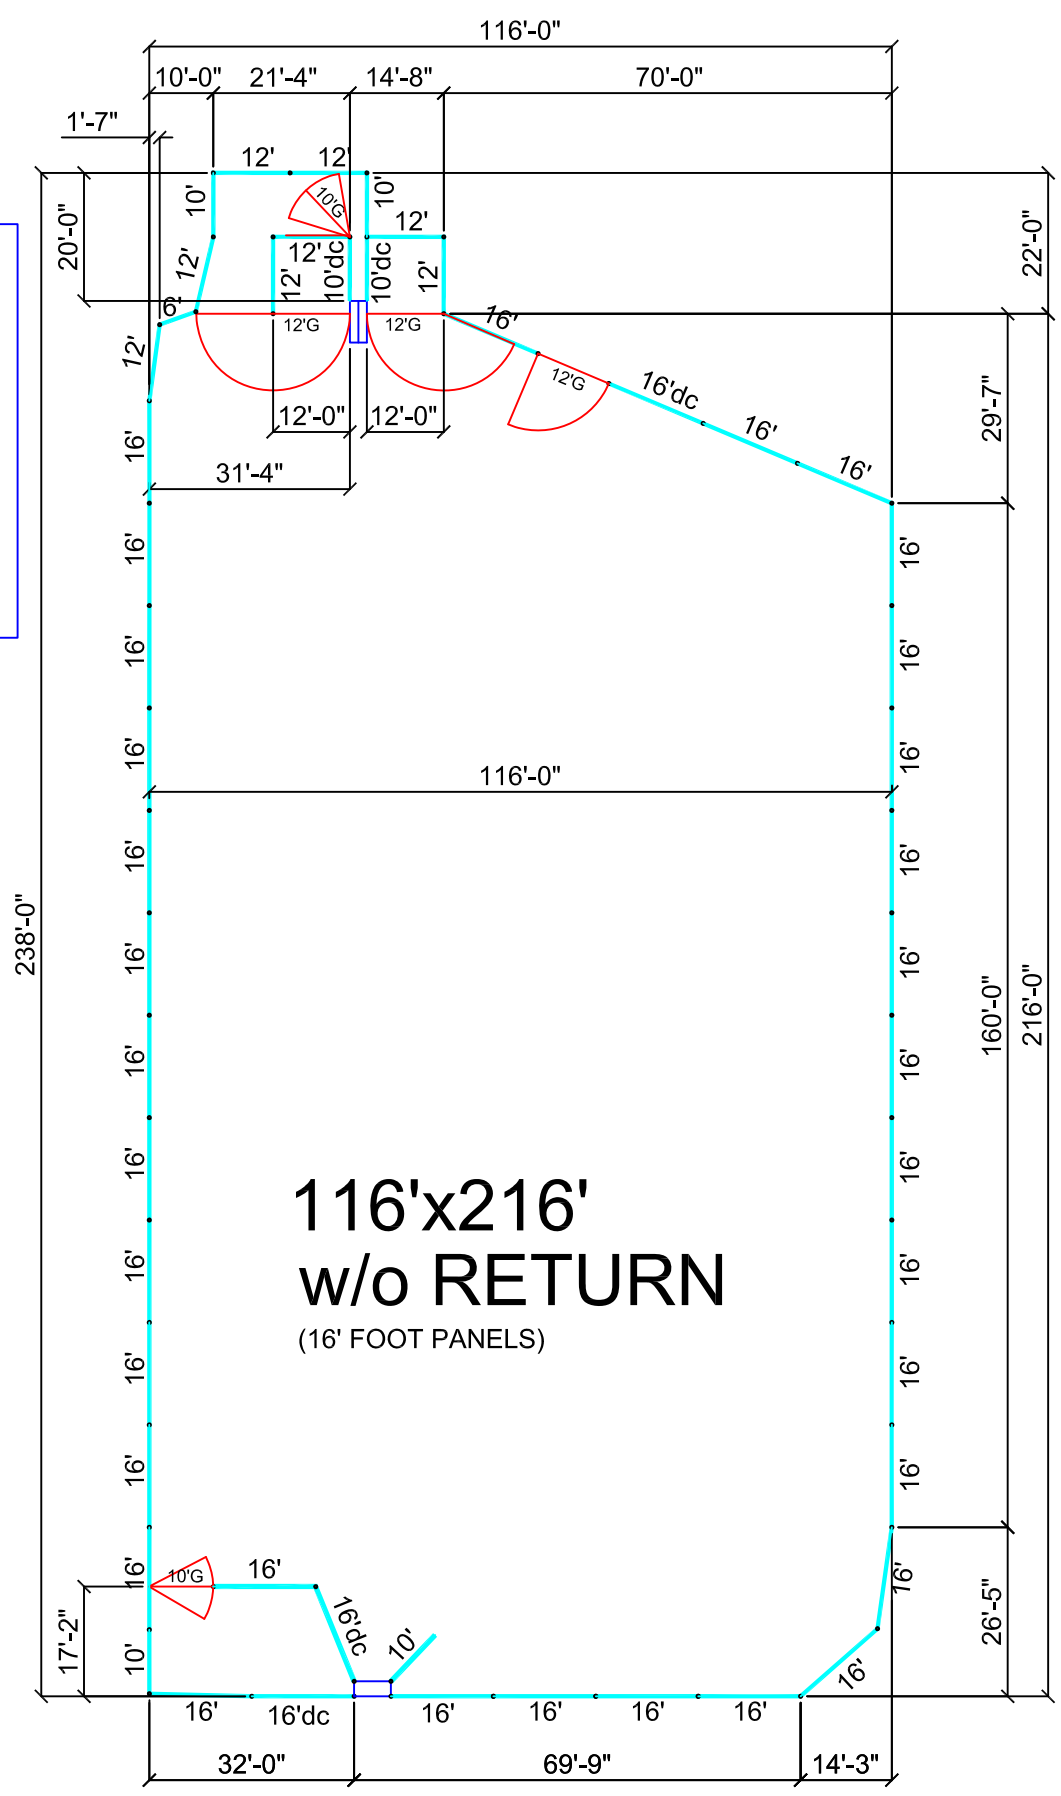

- 33 - 16' Panels
- 3 - 16' Panels dc
- 8 - 12' Panels
- 4 - 10' Panels
- 2 - 10' Panels dc
- 1 - 6' Panels
- 3 - 12' Gates
- 2 - 10' Gates
- 1 - Roping Chute
- 1 - Stripping Chute

**116'x216'**  
**w/o RETURN**  
 (16' FOOT PANELS)

**COWBOY BUDGET 116' x 216' w/o RETURN**

REDRIVERARENAS.COM    PHONE : 1-325-625-1900    TUBE-S16-00CS