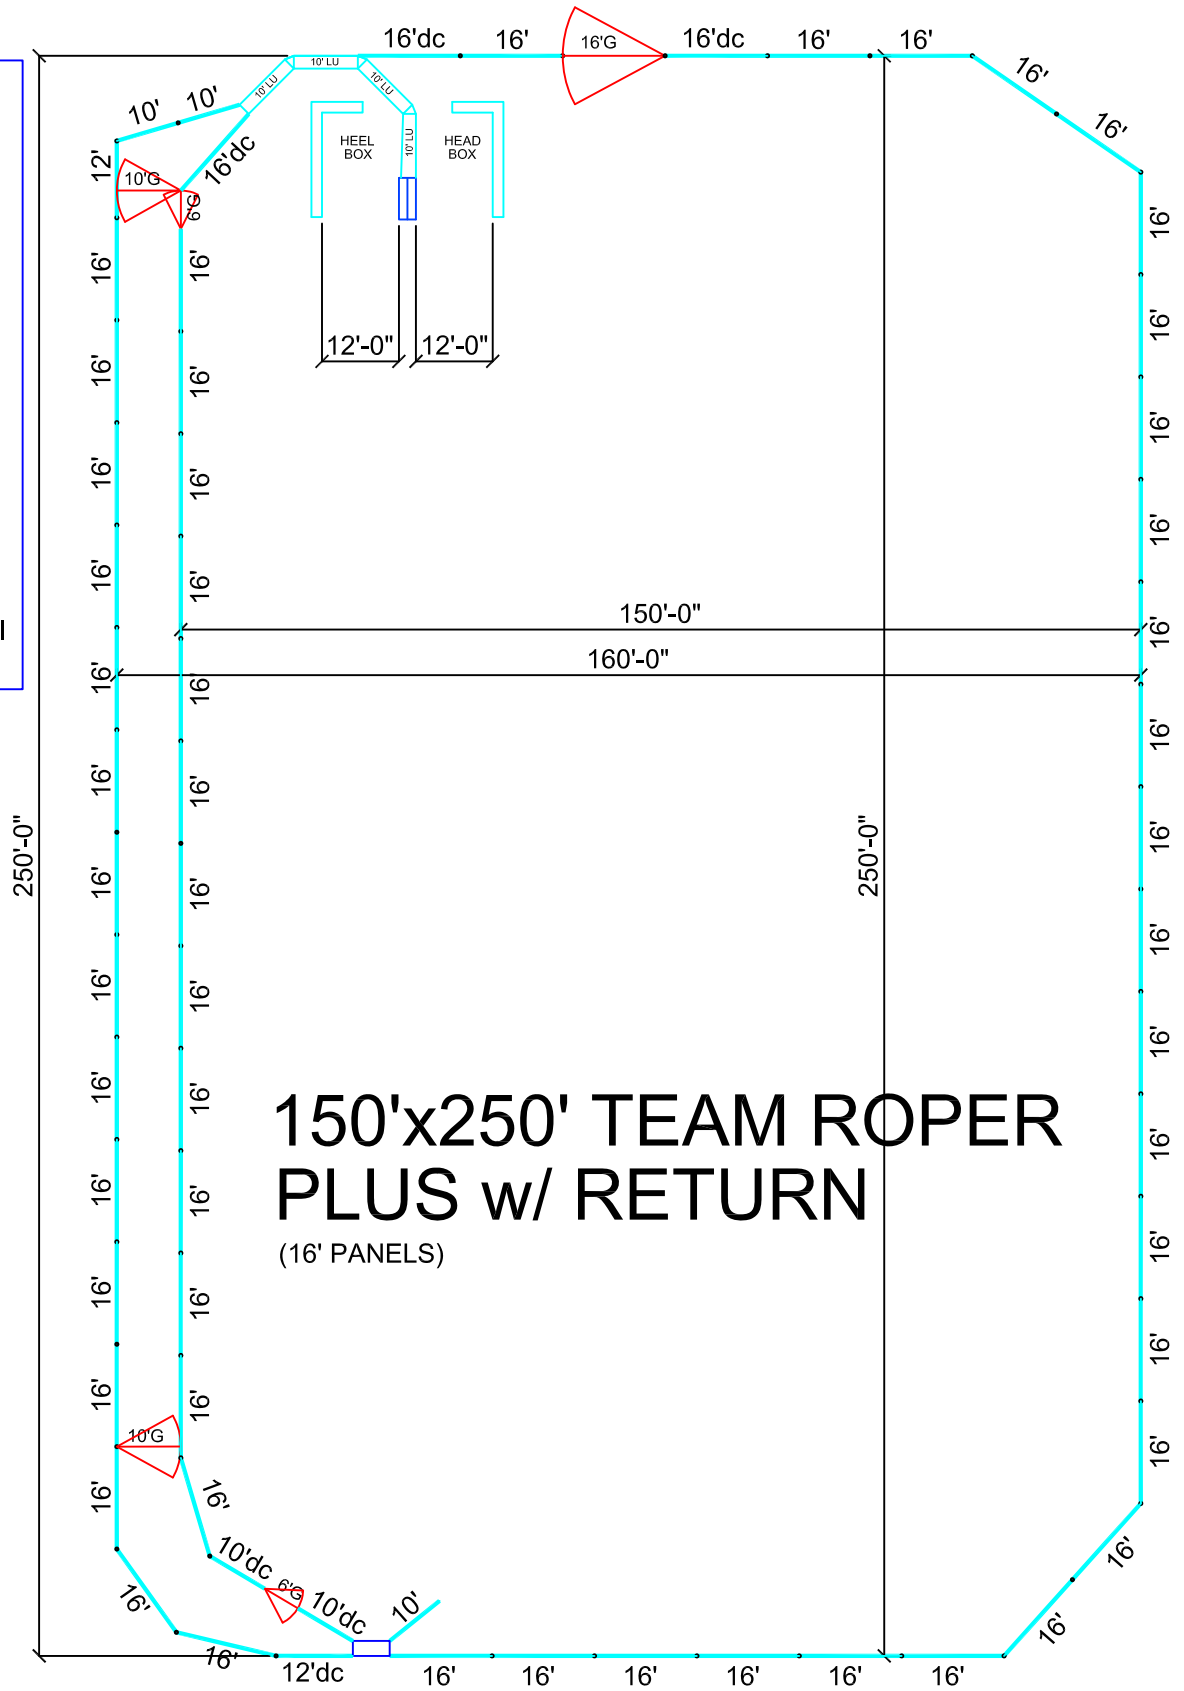

- 54 - 16' Panels
- 3 - 16' Panels dc
- 1 - 12' Panels
- 1 - 12' Panels dc
- 3 - 10' Panels
- 2 - 10' Panels dc
- 1 - 16' Gates
- 2 - 10' Gates
- 2 - 6' Gates
- 1 - Roping Chute
- 1 - Stripping Chute
- 4 - Sets of 10' Leadups
- 3 - 45 L Sections
- 1 - Set of Head/Heel Boxes

150'x250' TEAM ROPER PLUS w/ RETURN

(16' PANELS)

REV - 01/18/2020

This drawing is the property of RedRiverArenas.com
RedRiverArenas does not authorize the reproduction or
conveyance of any information contained herein
without prior written permission.

150'x250' TEAM ROPER PLUS w/ RETURN

REDRIVERARENAS.COM

PHONE : 1-325-625-1900

TUBE-S16-04