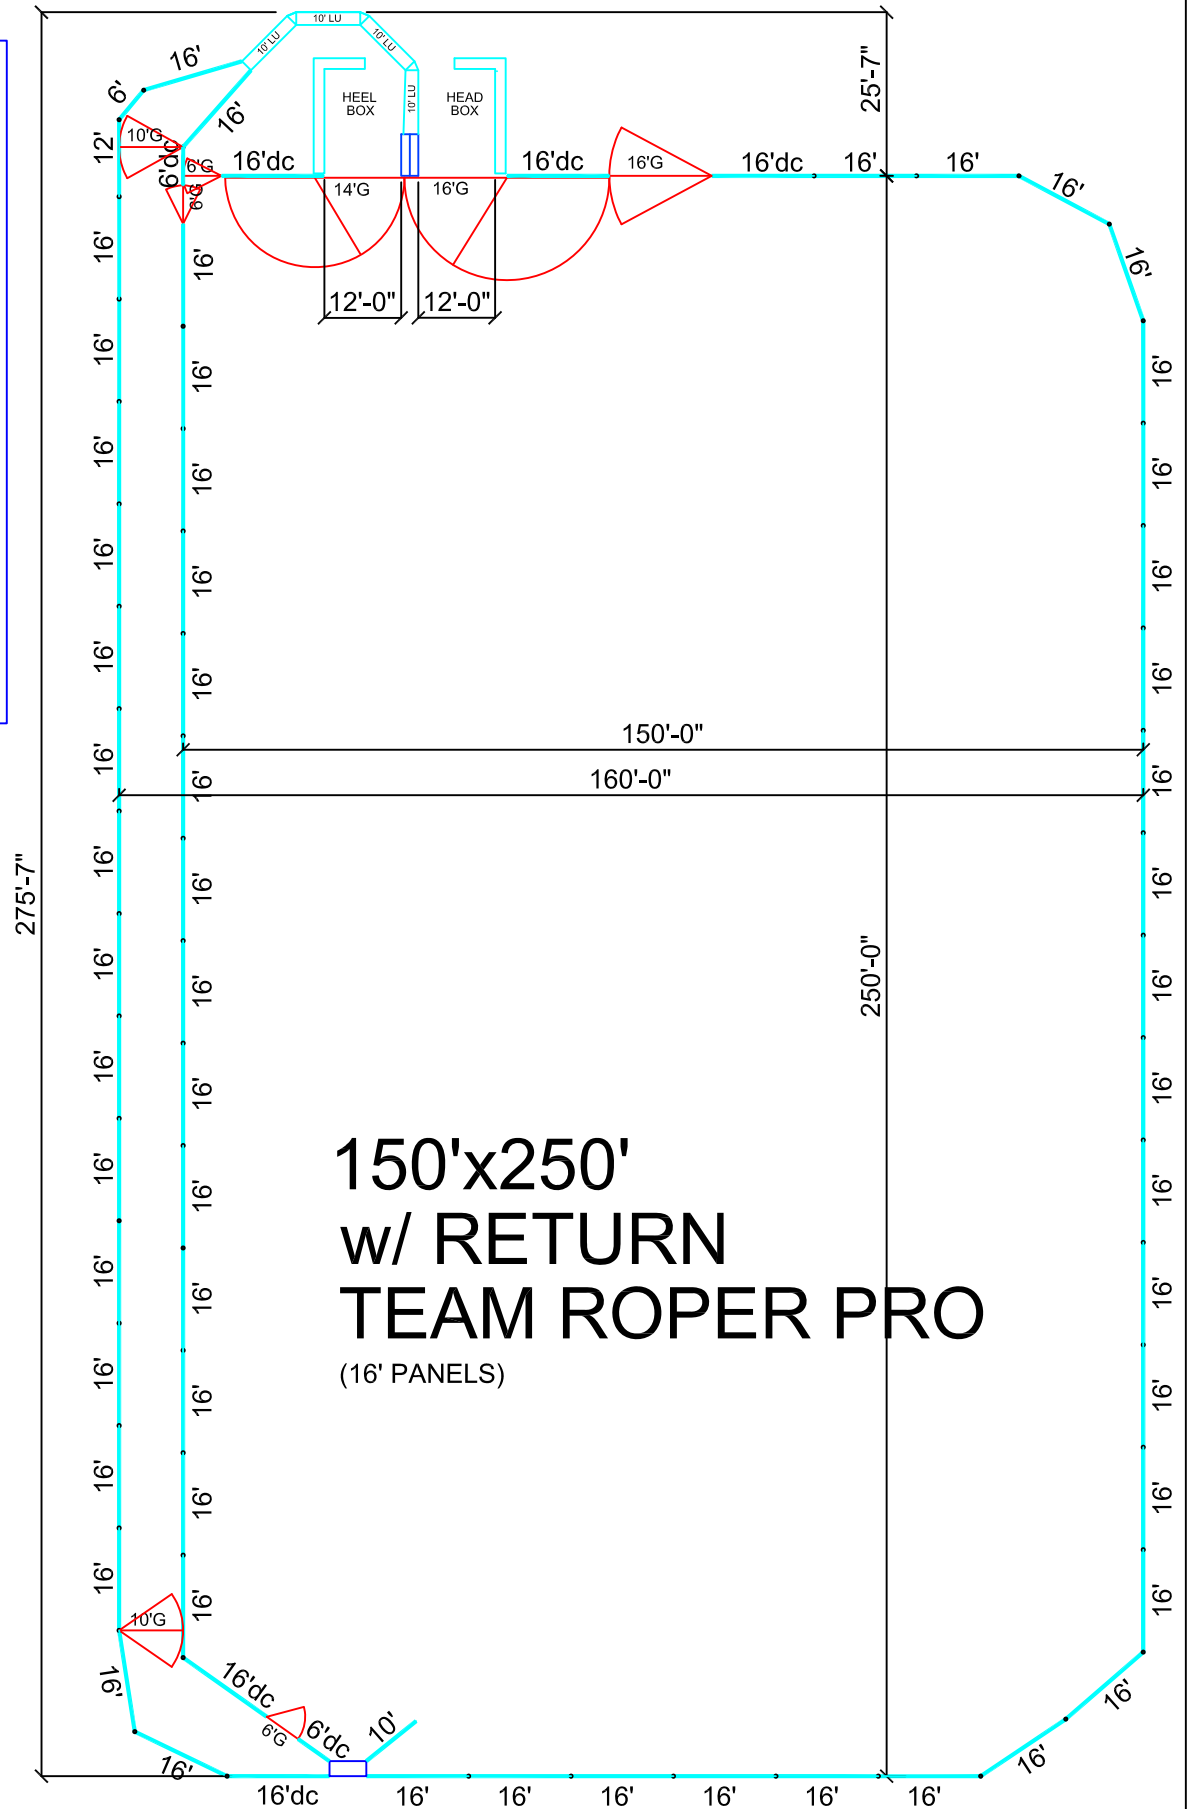

- 57 - 16' Panels
- 5 - 16' Panels dc
- 1 - 12' Panels
- 1 - 10' Panels
- 1 - 6' Panels
- 2 - 6' Panels dc
- 2 - 16' Gates
- 1 - 14' Gates
- 2 - 10' Gates
- 3 - 6' Gates
- 1 - Roping Chute
- 1 - Stripping Chute
- 4 - Sets of 10' Leadups
- 3 - 45 L Sections
- 1 - Set of Head/Heel Boxes

ROPING ARENA 150'x250' w/ RETURN

REDRIVERARENAS.COM

PHONE : 1-325-625-1900

TUBE-S16-05-WC