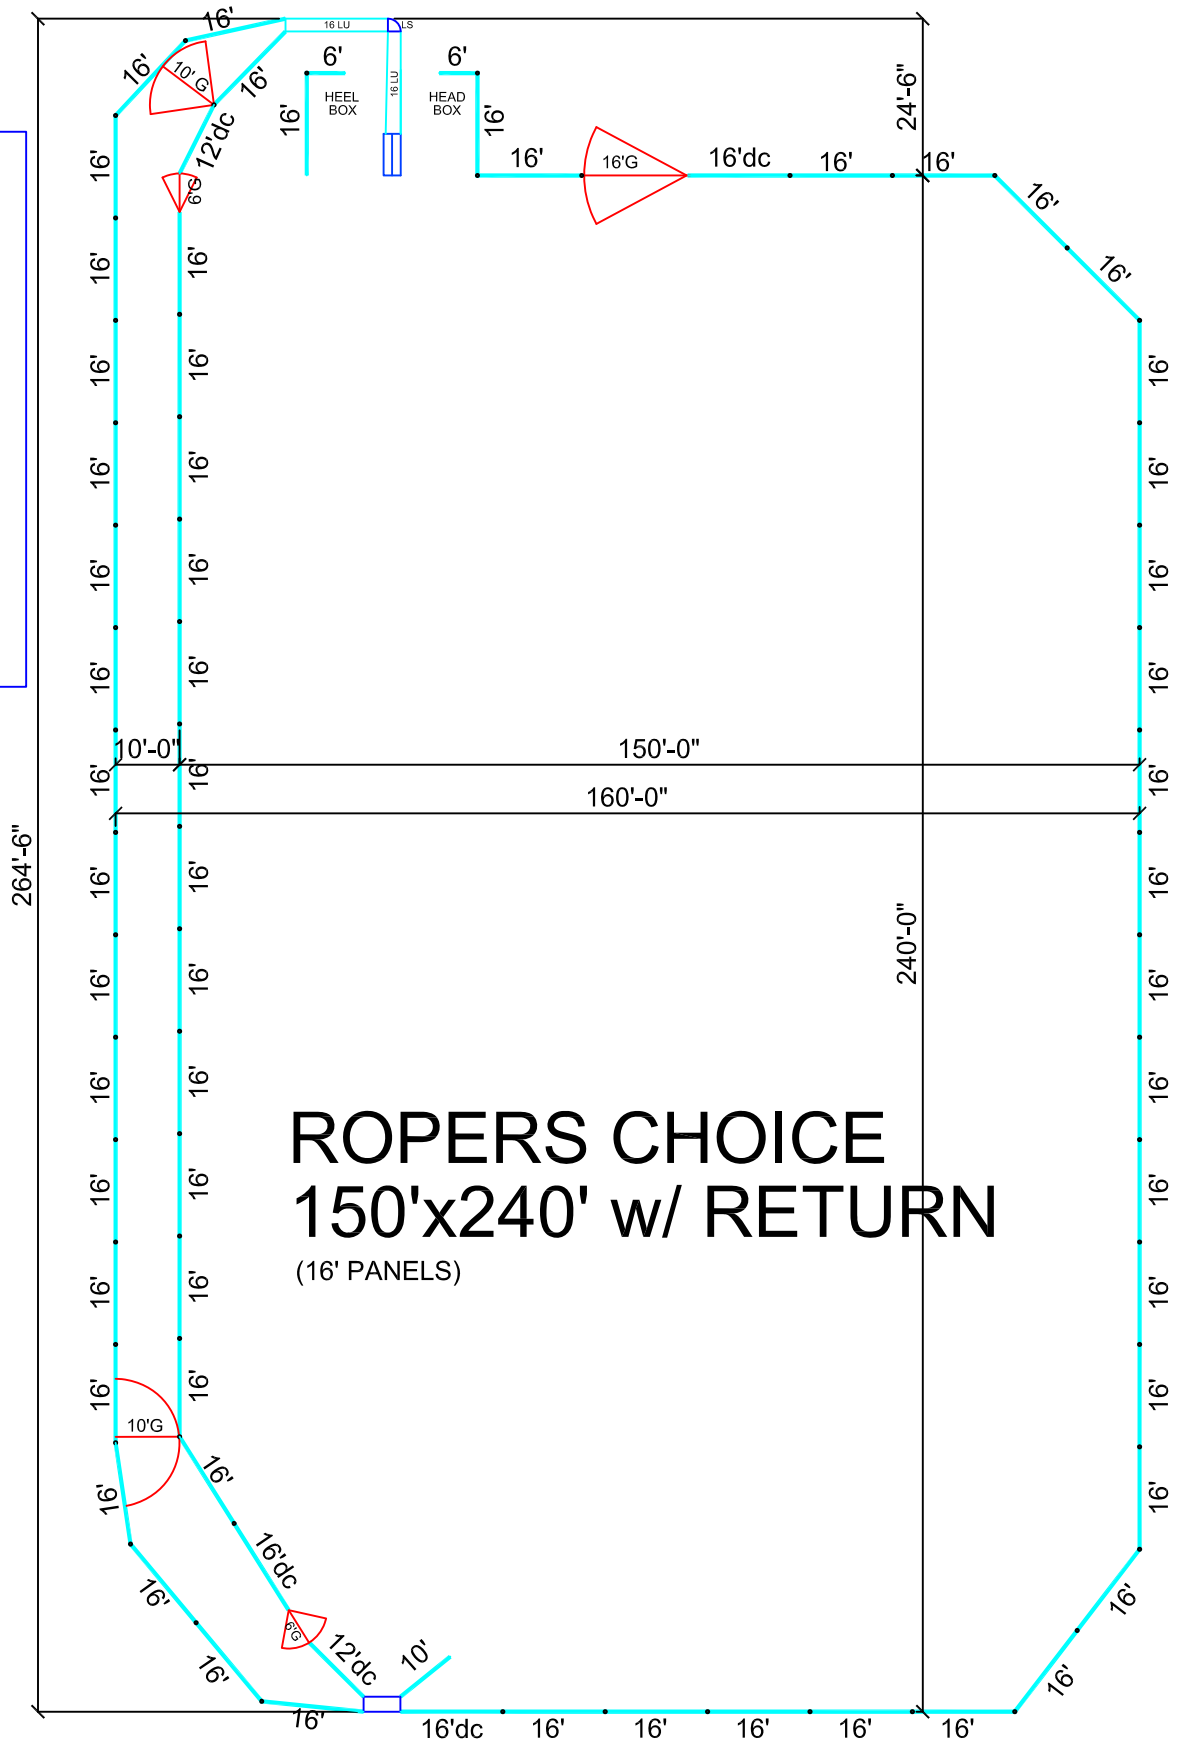

- 59 - 16' Panels
- 3 - 16' Panels dc
- 2 - 12' Panels dc
- 1 - 10' Panels
- 2 - 6' Panels
- 1 - 16' Gates
- 2 - 10' Gates
- 2 - 6' Gates
- 1 - Roping Chute
- 1 - Stripping Chute
- 2 - Sets of 16' Leadups
- 1 - LSection90-LU

ROPER'S CHOICE

150'x240' w/ RETURN

(16' PANELS)

REV - 01/18/2020

This drawing is the property of RedRiverArenas.com. RedRiverArenas does not authorize the reproduction or conveyance of any information contained herein without prior written permission.