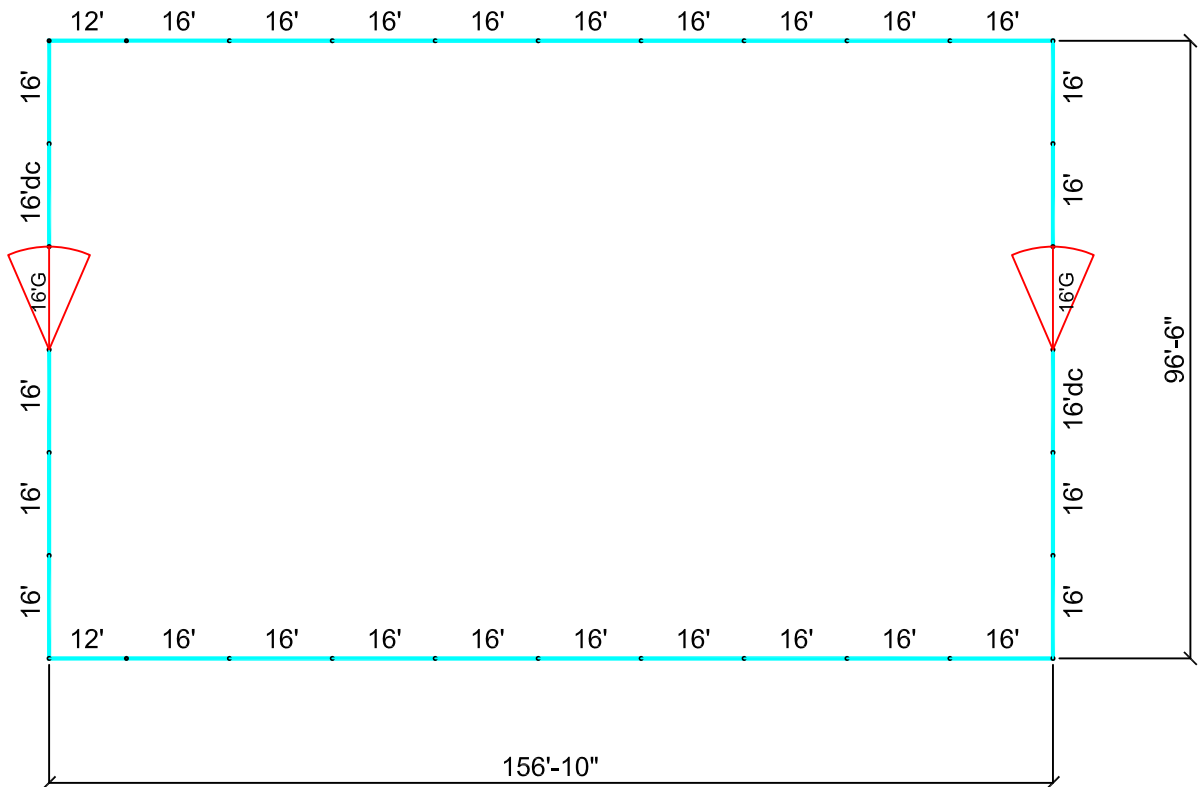

- 26 - 16' Panels
- 2 - 16' Panels dc
- 2 - 12' Panels
- 2 - 16' Gates

# 96'x156' RIDING ARENA w/ CHAINS

(16' PANELS)

REV - 01/18/2020

This drawing is the property of RedRiverArenas.com  
RedRiverArenas does not authorize the reproduction or  
conveyance of any information contained herein  
without prior written permission.

96' x 156' RIDING ARENA

REDRIVERARENAS.COM

PHONE : 1-325-625-1900

TUBE-S16-16C-WC