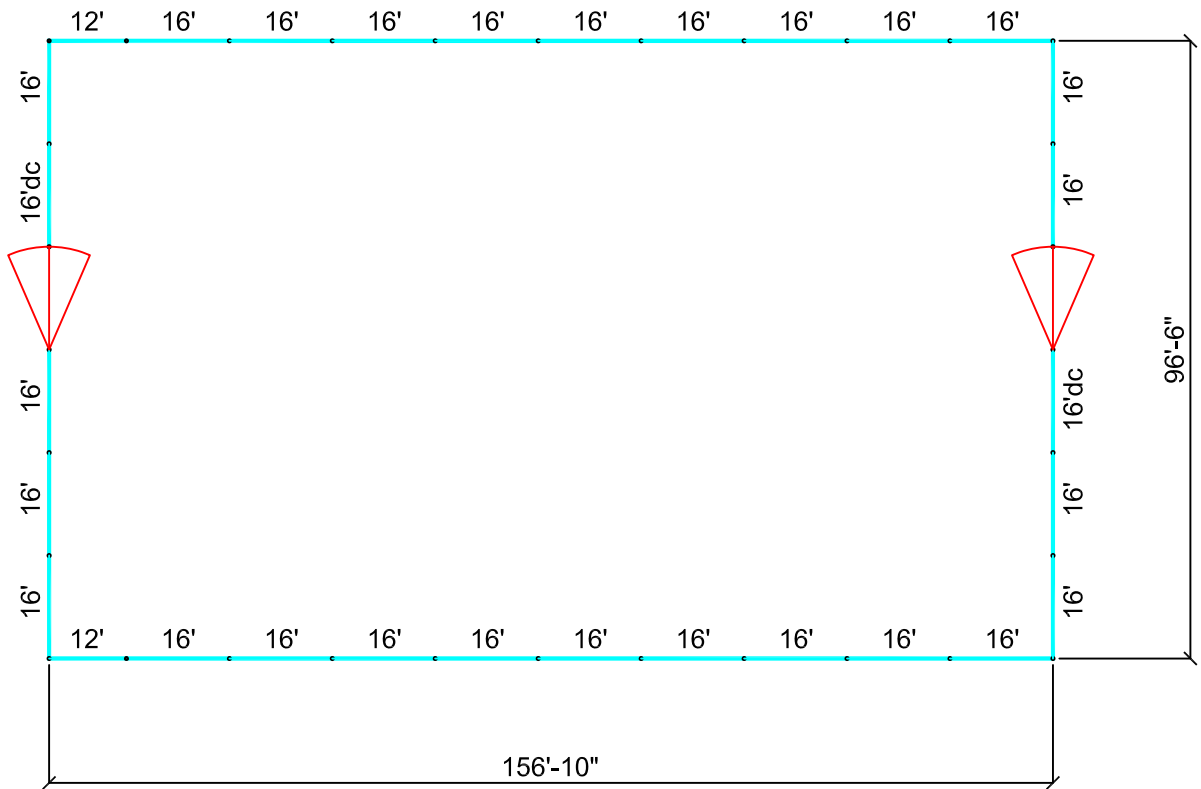

- 26 - 16' Panels
- 2 - 16' Panels dc
- 2 - 12' Panels
- 2 - 16' Gates

96'x156' RIDING ARENA w/ CHAINS

(16' PANELS)

REV - 01/18/2020

This drawing is the property of RedRiverArenas.com
RedRiverArenas does not authorize the reproduction or
conveyance of any information contained herein
without prior written permission.

96' x 156' RIDING ARENA

REDRIVERARENAS.COM

PHONE : 1-325-625-1900

TUBE-S16-16C-WC